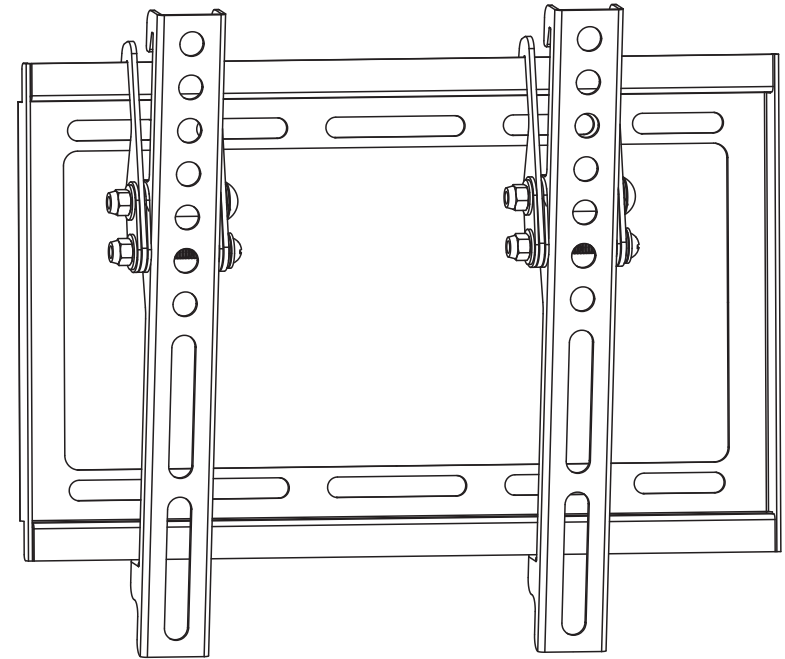

50x50, 75x75, 100x100
200x100, 200x200

42" Max

77lbs (35kg)
Rated

Read the entire instruction manual before you start installation and assembly. If you have any questions regarding any of the instructions or warnings, please contact your local distributor for assistance.

IMPORTANT: Ensure that you have received all parts according to the component checklist prior to installation. If any parts are missing or faulty, telephone your local distributor for a replacement.

www.monoprice.com

Select Series Slim Tilt TV Wall Mount small

P/N 16090

User's Manual