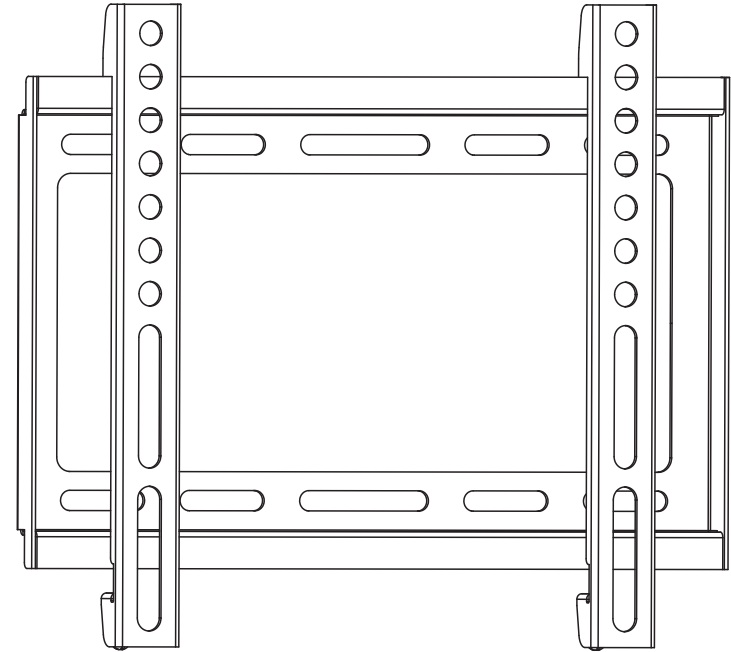

50x50, 75x75,
100x100, 200x100, 200x200

42" Max

77lbs (35kg)
Rated

Read the entire instruction manual before you start installation and assembly. If you have any questions regarding any of the instructions or warnings, please contact your local distributor for assistance.

www.monoprice.com

Select Series Slim Fixed TV Wall Mount small

P/N **16093**

User's Manual