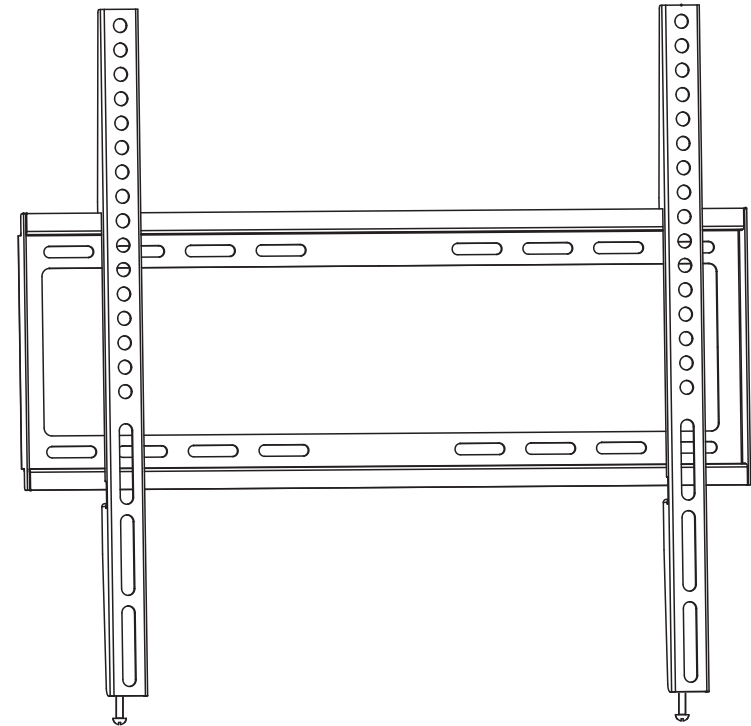

200x200, 300x300
400x200, 400x400

55° Max

77lbs (35kg)
Rated

Read the entire instruction manual before you start installation and assembly. If you have any questions regarding any of the instructions or warnings, please contact your local distributor for assistance.

www.monoprice.com

Select Series Slim Fixed TV Wall Mount large

P/N **16094**

User's Manual