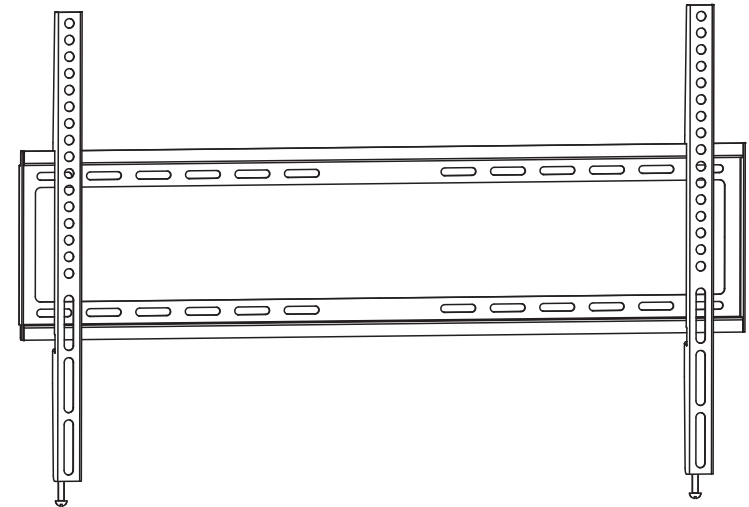

200x200, 300x300
400x200, 400x400, 600x400

70° Max

77lbs (35kg)
Rated

Read the entire instruction manual before you start installation and assembly. If you have any questions regarding any of the instructions or warnings, please contact your local distributor for assistance.

www.monoprice.com

Select Series Slim Fixed TV Wall Mount XL

P/N **16095**

User's Manual