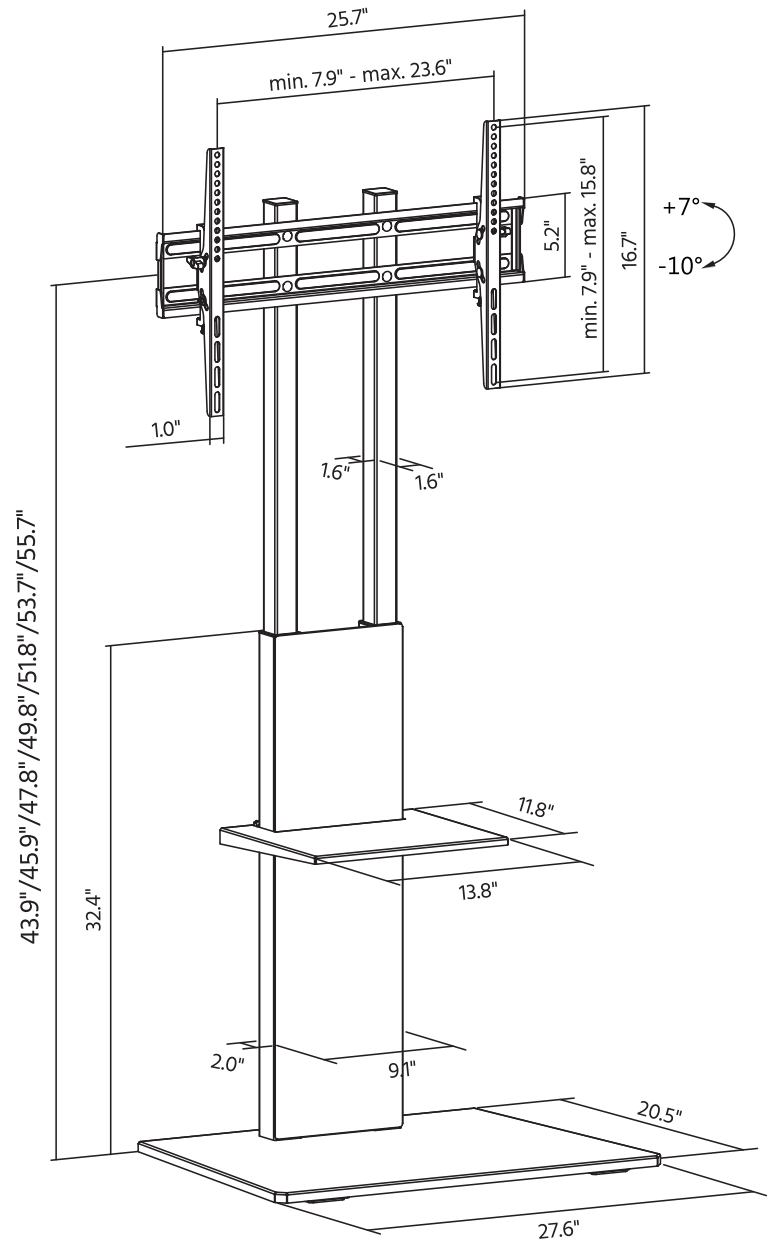

REVISION INFORMATION			
Rev.	Rev. Date	Modified By	Brief Description

GENERAL TOLERANCE		APPROVED BY & DATE :	DESCRIPTION :			
0-6	±0.05	CHECKED BY & DATE :	Monoprice Commercial Series TV Mount & Stand with Shelf for Displays 37in to 70in, Max Weight 88lbs., VESA Patterns up to 600x400			
6-18	±0.07		ITEM NO. : 39656-39657			
18-50	±0.10	DESIGNED BY & DATE :	DATE :	REV :	UNIT :	SHEET :
50-120	±0.15		8/29/18	A1	MM	SCALE: 1:1

NO.	PART NAME	SPECIFICATION DESCRIPTION	QTY	UNIT
③				
②				
①				