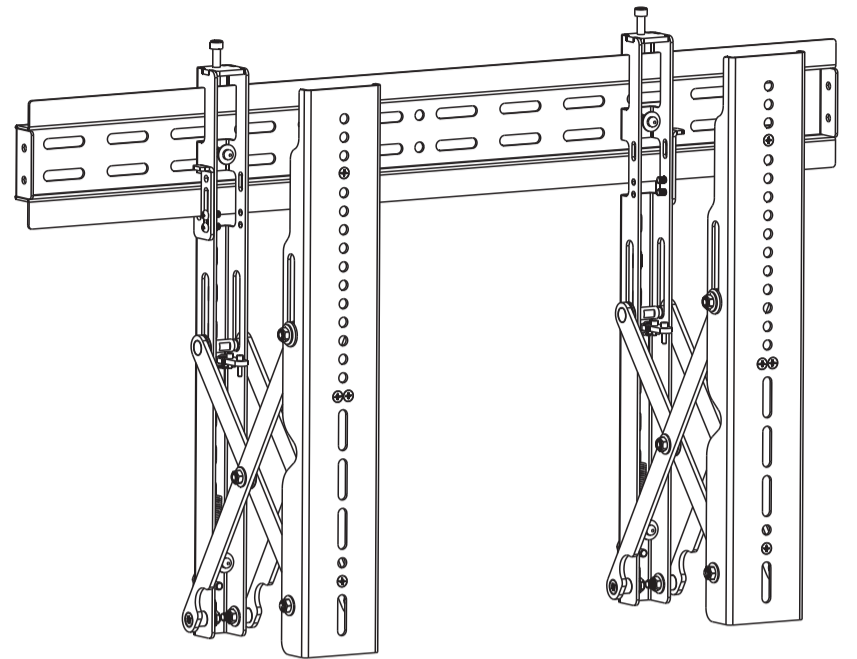

200x200, 300x300
400x200, 400x400, 600x400

70" Max

99lbs (45kg)
Rated

ONLINE SUPPORT

Monoprice is pleased to provide free online support. For order related issues, contact the Customer Service department through the Live Chat link on our website www.monoprice.com during normal business hours (Mon-Fri: 5am-7pm PT, Sat-Sun: 9am-6pm PT) or via email at support@monoprice.com

For technical issues, contact the Technical Support department through the online chat button on our website www.monoprice.com during regular business hours, 7 days a week. You can also get assistance through email by sending a message to tech@monoprice.com

ENTEGRADE SERIES

Pop-Out and Expandable Menu Board Wall Mount

Medium 99lbs Max

P/N 21876

User's Manual

www.monoprice.com